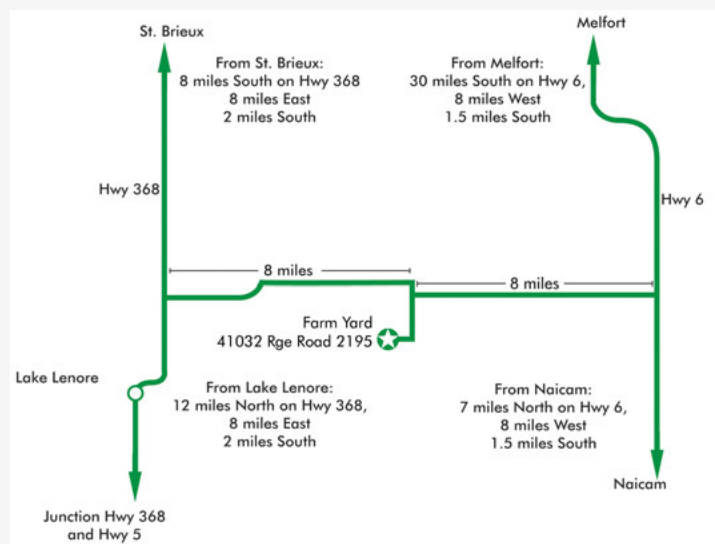

Payments

25% down, balance on delivery.

Highway 6 turn at Morsan Farms sign to Kermaria Church Sign. Highway 368 turn at TWP Rd 412.

RPJ 43H

HRJ CROWD FAVOURITE 515C
SVY FORTRESS 703E
 SVY STARSTRUCK 409B
 MBY ALL STAR 61A
RPJ PRINCESS 614D
 RPJ PRINCESS 408B